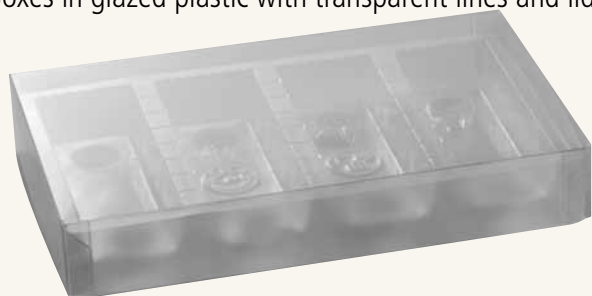

cod. MSC501	4 binari/lines	200x120 h35mm	25 pcs
cod. MSC502	6 binari/lines	270x175 h35mm	25 pcs
cod. MSC503	7 binari/lines	310x190 h35mm	25 pcs

Scatole in plastica satinata con alveoli trasparenti.
Boxes in glazed plastic with transparent cavities.