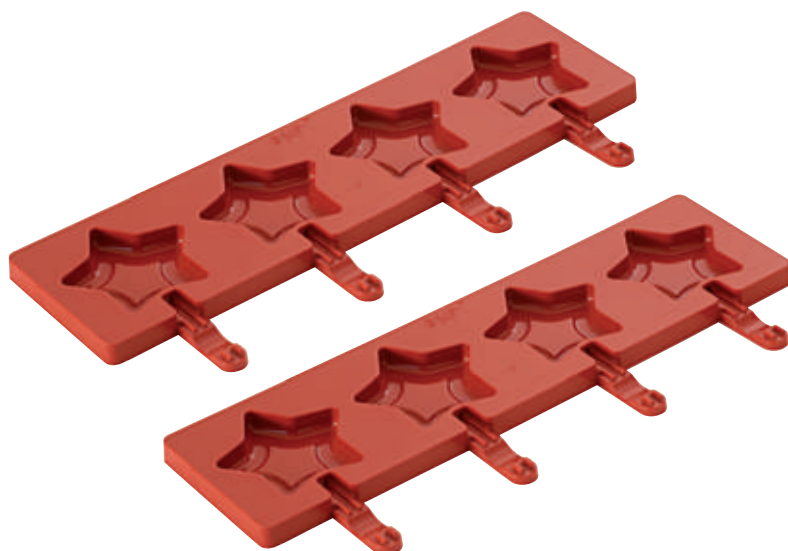

# GINGER POP

25.702.00.0060

Set 2 pz/pcs  
+ 50 Sticks  
Size: 75 x 67 h 12 mm  
Volume: 31 ml

## BASTONCINI LOLLYPOP

99.411.99.0001  
50 pz/pcs

# MAGIC POP

25.703.00.0060

Set 2 pz/pcs  
+ 50 Sticks

Size: 75,2 x 72 h 12 mm

Volume: 34 ml

# DAISY POP

25.704.00.0060

Set 2 pz/pcs  
+ 50 Sticks

Size: Ø 74 h 12 mm

Volume: 40 ml