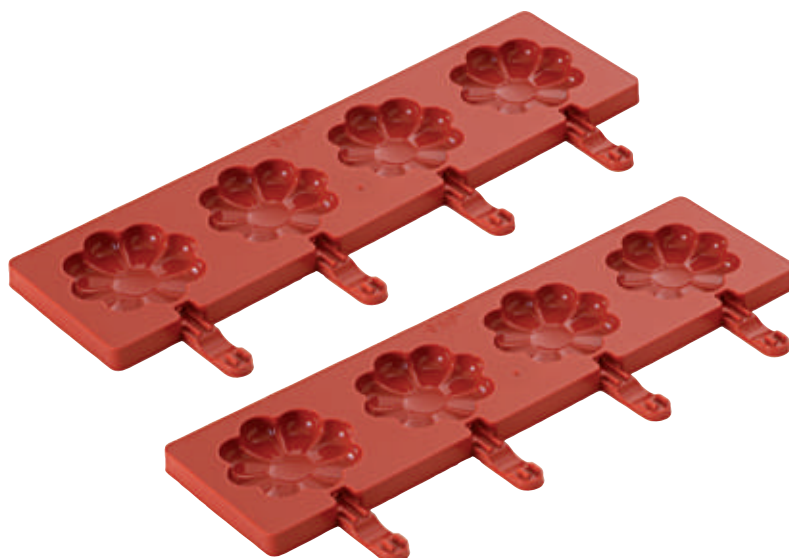

# GINGER POP

25.702.00.0060

Set 2 pz/pcs  
+ 50 Sticks  
Size: 75 x 67 h 12 mm  
Volume: 31 ml

# MAGIC POP

25.703.00.0060

Set 2 pz/pcs  
+ 50 Sticks  
Size: 75,2 x 72 h 12 mm  
Volume: 34 ml

## BASTONCINI LOLLYPOP

99.411.99.0001  
50 pz/pcs

# DAISY POP

25.704.00.0060

Set 2 pz/pcs  
+ 50 Sticks  
Size: Ø 74 h 12 mm  
Volume: 40 ml