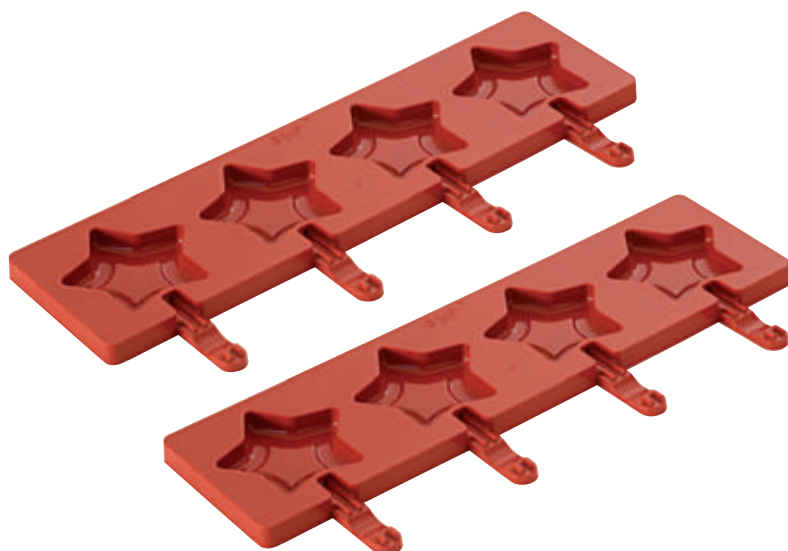

# GINGER POP

25.702.00.0060

Set 2 pz/pcs  
+ 50 Sticks  
Size: 75 x 67 h 12 mm  
Volume: 31 ml

## BASTONCINI LOLLYPOP

99.411.99.0001  
50 pz/pcs

# MAGIC POP

25.703.00.0060

Set 2 pz/pcs  
+ 50 Sticks  
Size: 75,2 x 72 h 12 mm  
Volume: 34 ml

# DAISY POP

25.704.00.0060

Set 2 pz/pcs  
+ 50 Sticks  
Size: Ø 74 h 12 mm  
Volume: 40 ml